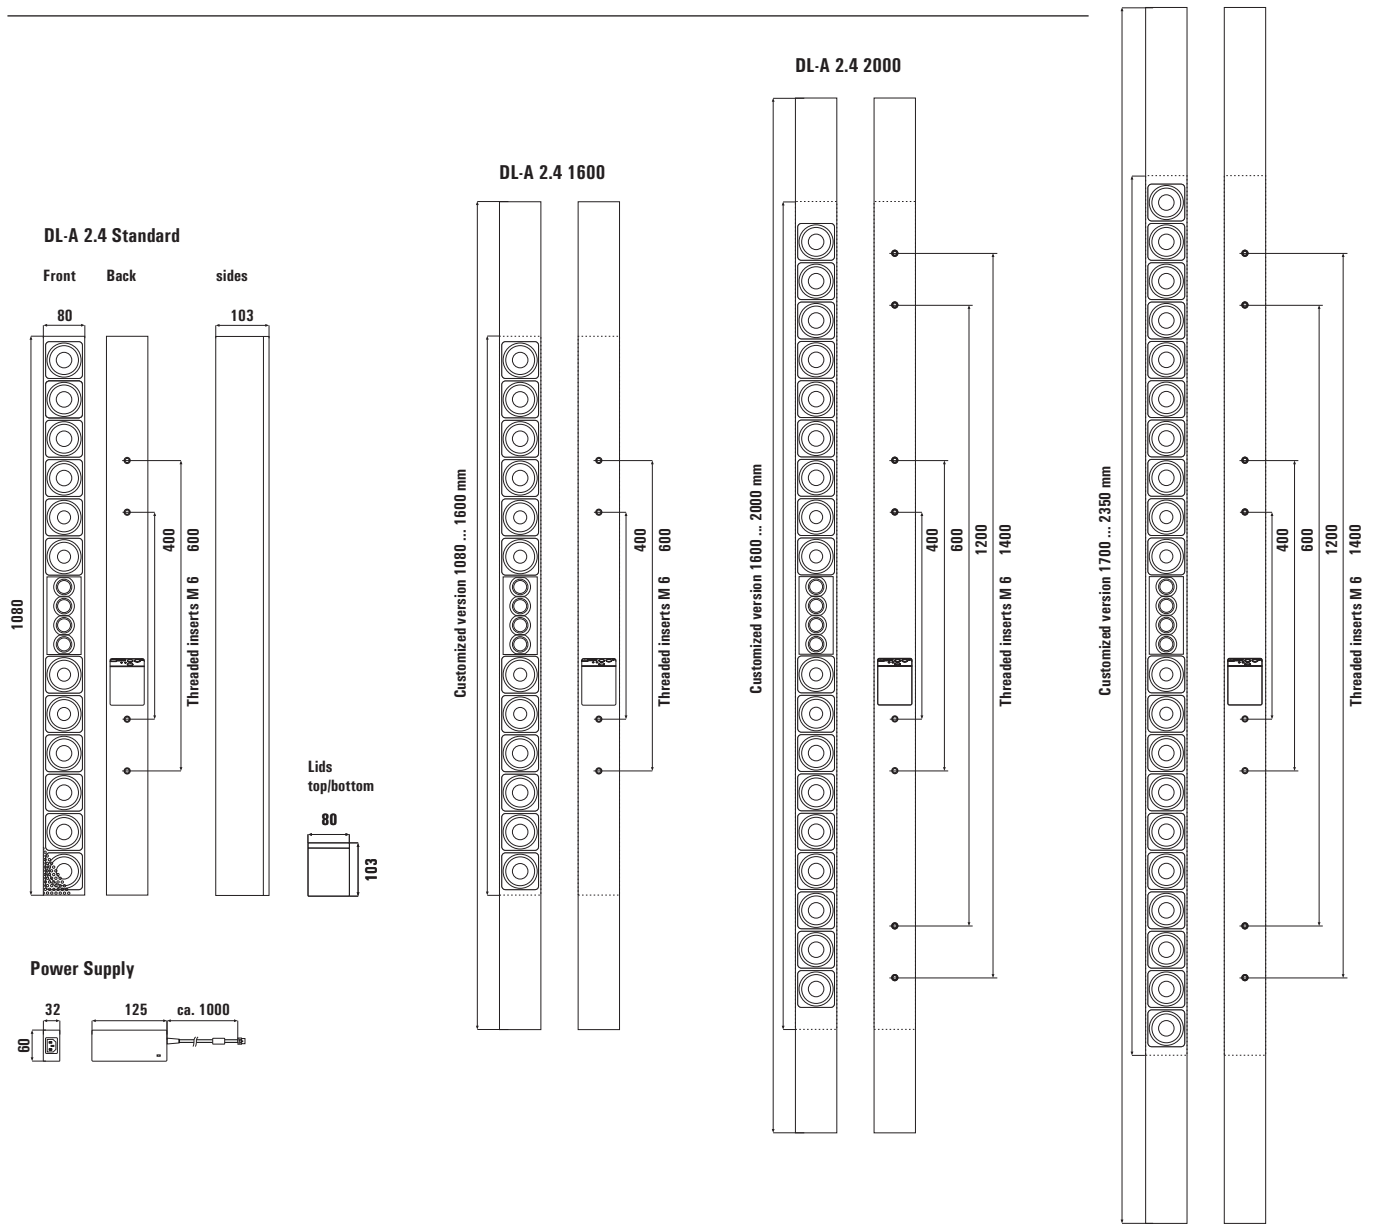

LB AUDIO CONTROL Software

Browser-based Software for our new DSPs
Interface: Ethernet – Operating system: Windows
Download www.lb-lautsprecher.de/de/download-software

DL-A 2.4 DSC AIArray

Active Stereo Displayspeaker-Pair with Adjustable Vertical Beam Direction

LB AUDIO CONTROL
 Browser-based Software for our new DSPs
 Interface: Ethernet
 Download
www.lb-lautsprecher.de

The vertical beam direction of the DSP controlled line arrays is set by selecting the corresponding preset in our newly developed **LB AUDIO CONTROL Software** in 1° up to 3° increments within a range of +/- 30°.
 Interface: Ethernet – Operating system: Windows
 Download from our website: www.lb-lautsprecher.de/en/Download-Software

Dimensions

DL-A 2.4 DSC AIArray

Active Stereo Displayspeaker-Pair with Adjustable Vertical Beam Direction

Dimensions VESA Mounts

DL-VESA Mounts

(comprises 2 x T-bracket L, 2 x T-Bracket R, 4 x L-Bracket, 4 x Extension Plate + Screws)

DL-VESA 2150

Range 1900 ... 2150 mm

DL-VESA 2150

Range 2150 ... 2400 mm

DL-VESA Carriers

DL-VESA T-Bracket L

DL-VESA T-Bracket R

DL-VESA L-Bracket