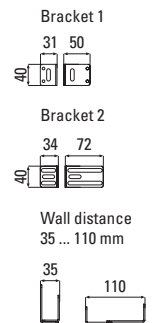

Dimensions

DL-A 2.4 DSC AIArray

Active Stereo Displayspeaker-Pair with Adjustable Vertical Beam Direction

Dimensions VESA Mounts

DL-VESA Mounts

(comprises 2 x T-bracket L, 2 x T-Bracket R, 4 x L-Bracket, 4 x Extension Plate + Screws)

DL-VESA 2150

Range 1900 ... 2150 mm

DL-VESA 2150

Range 2150 ... 2400 mm

DL-VESA Carriers

DL-VESA T-Bracket L

DL-VESA T-Bracket R

DL-VESA L-Bracket

DL-VESA Extension

SH 50

Wallmount (+/- 45°)

WH 80

Wallmount (35 ... 110 mm)

Mounting on Display

DL-A 2.4 DSC AIArray

Active Stereo Displayspeaker-Pair with Adjustable Vertical Beam Direction

Speaker Connection

DL-A 2.4 DSC AIArray Speaker Connection

Measuring Diagram