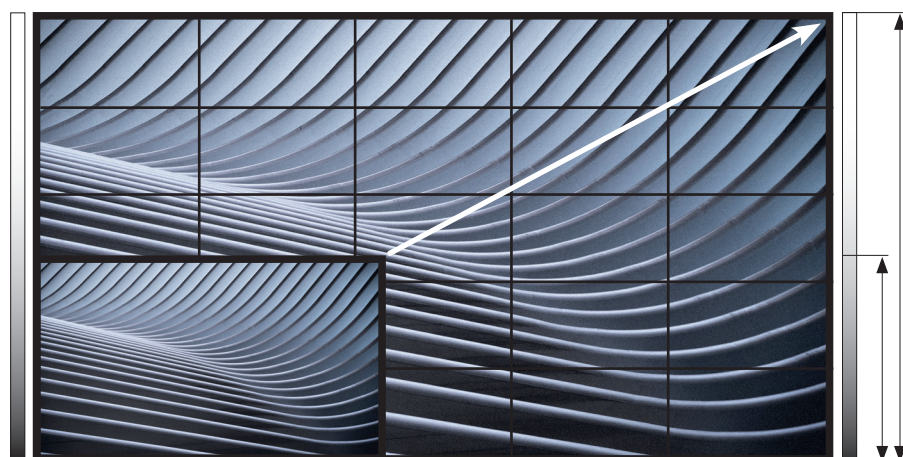

DL-A 2.4 DSC AIArray

Active Stereo Displayspeaker-Pair with Adjustable Vertical Beam Direction

Customized versions:
Individual display speakers from
2400 mm up to 4000 mm height

Technical Data

Principle	Active DSP-Multichannel line array pair with adjustable vertical beam direction setting by using our DSC Control software. Left speaker with amplifier module, speaker passive right side
Components	4 × 1" high-frequency line array + 4 × 2.5" midrange array + 8 × 2.5" woofers. Additional 8 × 2.5" passive radiators at a height over 2000 mm (per side).
Frequency range	48...20.000 Hz
Amplifier Power	2 × 500 watts
Maximum SPL	max. 118 dB (1W/1m)
Nominal dispersion (H × V)	140° × 40° (H × V), vertical adjustable via our Control software
Connectors per side	Symmetrical stereo input, stereo cinch input, RJ 45 Ethernet, pluggable screwtype terminals to passive speaker and external power supply, input minijack 3.5 mm to cinch, 1.5m
Connection subwoofer module	12-pole connection cable with screwtype terminals, length 6 m
Input sensitivity	+4 dB sym., -6 dBU cinch, input impedance 10 kOhm
Controls	LED Sleep/On, DIP-switch for Ground Lift and different Automatic-On modes
Automatic switch-on	Switch-Off with approx. 5 min. delay
Power supply	External power supply 24 VDC, 280 VA (per side)
Mains connection	90 – 240 VAC
Dimensions (B × H × T)	80 × 1080 × 103 mm (per speaker)
Weight	14 kg (pair)
Cabinet	Aluminium, front precision steel grille, powder coated
Fastening points	Threaded inserts 8 – 12 × M 8 at back (per speaker)
Warranty	5 years

Model	Order-No.	Version

2.4 DSC AIArray	1133-000	Standard, height 1080 mm, RAL 9005, pair

Sonderausführungen passend zur Displayhöhe

DL-A 2.4 DSC-1600	1133-0002	Height on measure, 1080 – 1600 mm, black
DL-A 2.4 DSC-2000	1133-0003	Height on measure, 1600 – 2000 mm, black
DL-A 2.4 DSC-2350	1133-0004	Height on measure, 2000 – 2350 mm, black
Fee DL	1113-0005	Customized version fee DL (one-time charge per display type and order)

Accessories	Order-No.	Version

VESA mounts for display speakers		
DL-VESA 1150	7111-0006	900 – 1150 mm display width
DL-VESA 1400	7111-0007	1150 – 1400 mm display width
DL-VESA 1650	7111-0008	1400 – 1650 mm display width
DL-VESA 1900	7111-0009	1650 – 1900 mm display width
DL-VESA 2150	7111-0010	1900 – 2150 mm display width
DL-VESA 2400	7111-0011	2150 – 2400 mm display width

Wall-mounts for Display Speakers

SH 50 wall mount	7110-0004	Pivotable (2 pieces per speaker pair)
WH 80 wall mount	7111-0013	Adjustable to a distance of 35 to 110 mm from the wall, pair (two pairs required per speaker)

LB AUDIO CONTROL Software

Browser-based Software for our new DSPs
Interface: Ethernet – Operating system: Windows
Download www.lb-lautsprecher.de/de/download-software