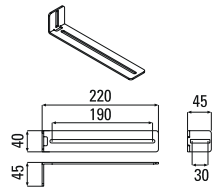

Dimensions

DL-A 2.4 DSC AIArray

Active Stereo Displayspeaker-Pair with Adjustable Vertical Beam Direction

Dimensions VESA Mounts

DL-VESA Mounts

(comprises 2 x T-bracket L, 2 x T-Bracket R, 4 x L-Bracket, 4 x Extension Plate + Screws)

DL-VESA 2150

Range 1900 ... 2150 mm

DL-VESA 2150

Range 2150 ... 2400 mm

DL-VESA Carriers

DL-VESA T-Bracket L

DL-VESA T-Bracket R

DL-VESA L-Bracket

DL-VESA Extension

SH 50

Wallmount (+/- 45°)

WH 80

Wallmount (35 ... 110 mm)

Mounting on Display

DL-A 2.4 DSC AIArray

Active Stereo Displayspeaker-Pair with Adjustable Vertical Beam Direction