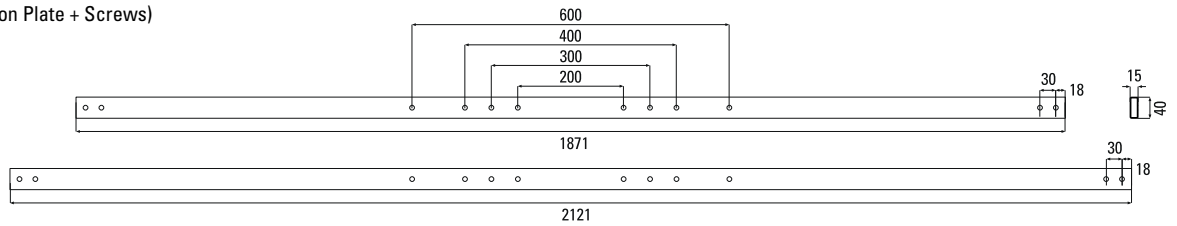

DL-A 2.4 DSC AIArray

Active Stereo Displayspeaker-Pair with Adjustable Vertical Beam Direction

Dimensions VESA Mounts

DL-VESA Mounts

(comprises 2 x T-bracket L, 2 x T-Bracket R, 4 x L-Bracket, 4 x Extension Plate + Screws)

DL-VESA 2150

Range 1900 ... 2150 mm

DL-VESA 2150

Range 2150 ... 2400 mm

DL-VESA Carriers