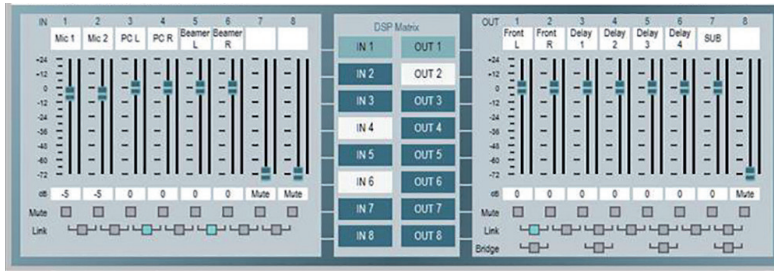

Wall-mounts for Display Speakers

| | | |
|-------------------------|-----------|---|
| SH 50 wall mount | 7110-0004 | Pivotable (2 pieces per speaker pair) |
| WH 80 wall mount | 7111-0013 | Adjustable to a distance of 35 to 110 mm from the wall, pair (two pairs required per speaker) |

LB AUDIO CONTROL Software

Browser-based Software for our new DSPs
Interface: Ethernet – Operating system: Windows
Download www.lb-lautsprecher.de/de/download-software

DL-A 2.4 DSC AIArray

Active Stereo Displayspeaker-Pair with Adjustable Vertical Beam Direction

LB AUDIO CONTROL
 Browser-based Software for our new DSPs
 Interface: Ethernet
 Download
www.lb-lautsprecher.de

The vertical beam direction of the DSP controlled line arrays is set by selecting the corresponding preset in our newly developed **LB AUDIO CONTROL Software** in 1° up to 3° increments within a range of +/- 30°.
 Interface: Ethernet – Operating system: Windows
 Download from our website: www.lb-lautsprecher.de/en/Download-Software