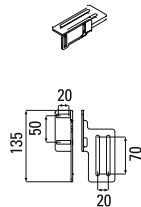

Dimensions

DL-A 2.4 DSC AIArray

Active Stereo Displayspeaker-Pair with Adjustable Vertical Beam Direction

Dimensions VESA Mounts

DL-VESA Mounts

(comprises 2 x T-bracket L, 2 x T-Bracket R, 4 x L-Bracket, 4 x Extension Plate + Screws)

DL-VESA 2150

Range 1900 ... 2150 mm

DL-VESA 2150

Range 2150 ... 2400 mm

DL-VESA Carriers

DL-VESA T-Bracket L

DL-VESA T-Bracket R

DL-VESA L-Bracket

DL-VESA Extension

SH 50

Wallmount (+/- 45°)

WH 80

Wallmount (35 ... 110 mm)

Mounting on Display

DL-A 2.4 DSC AIArray

Active Stereo Displayspeaker-Pair with Adjustable Vertical Beam Direction