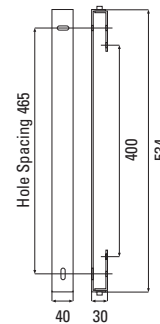

Dimensions

DL-A 2.4 DSC AIArray

Active Stereo Displayspeaker-Pair with Adjustable Vertical Beam Direction

Dimensions VESA Mounts

DL-VESA Mounts

(comprises 2 x T-bracket L, 2 x T-Bracket R, 4 x L-Bracket, 4 x Extension Plate + Screws)

DL-VESA 2150

Range 1900 ... 2150 mm

DL-VESA 2150

Range 2150 ... 2400 mm

DL-VESA Carriers

DL-VESA T-Bracket L

DL-VESA T-Bracket R

DL-VESA L-Bracket

DL-VESA Extension

SH 50

Wallmount (+/- 45°)

WH 80

Wallmount (35 ... 110 mm)

Mounting on Display

DL-A 2.4 DSC AIArray

Active Stereo Displayspeaker-Pair with Adjustable Vertical Beam Direction

Speaker Connection

DL-A 2.4 DSC AIArray Speaker Connection

Measuring Diagram