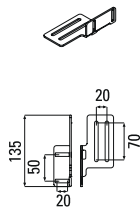

Dimensions

DL-A 2.4 DSC AIArray

Active Stereo Displayspeaker-Pair with Adjustable Vertical Beam Direction

Dimensions VESA Mounts

DL-VESA Mounts

(comprises 2 x T-bracket L, 2 x T-Bracket R, 4 x L-Bracket, 4 x Extension Plate + Screws)

DL-VESA 2150

Range 1900 ... 2150 mm

DL-VESA 2150

Range 2150 ... 2400 mm

DL-VESA Carriers

DL-VESA T-Bracket L

DL-VESA T-Bracket R

DL-VESA L-Bracket

DL-VESA Extension

SH 50

Wallmount (+/- 45°)

WH 80

Wallmount (35 ... 110 mm)

Mounting on Display

DL-A 2.4 DSC AIArray

Active Stereo Displayspeaker-Pair with Adjustable Vertical Beam Direction