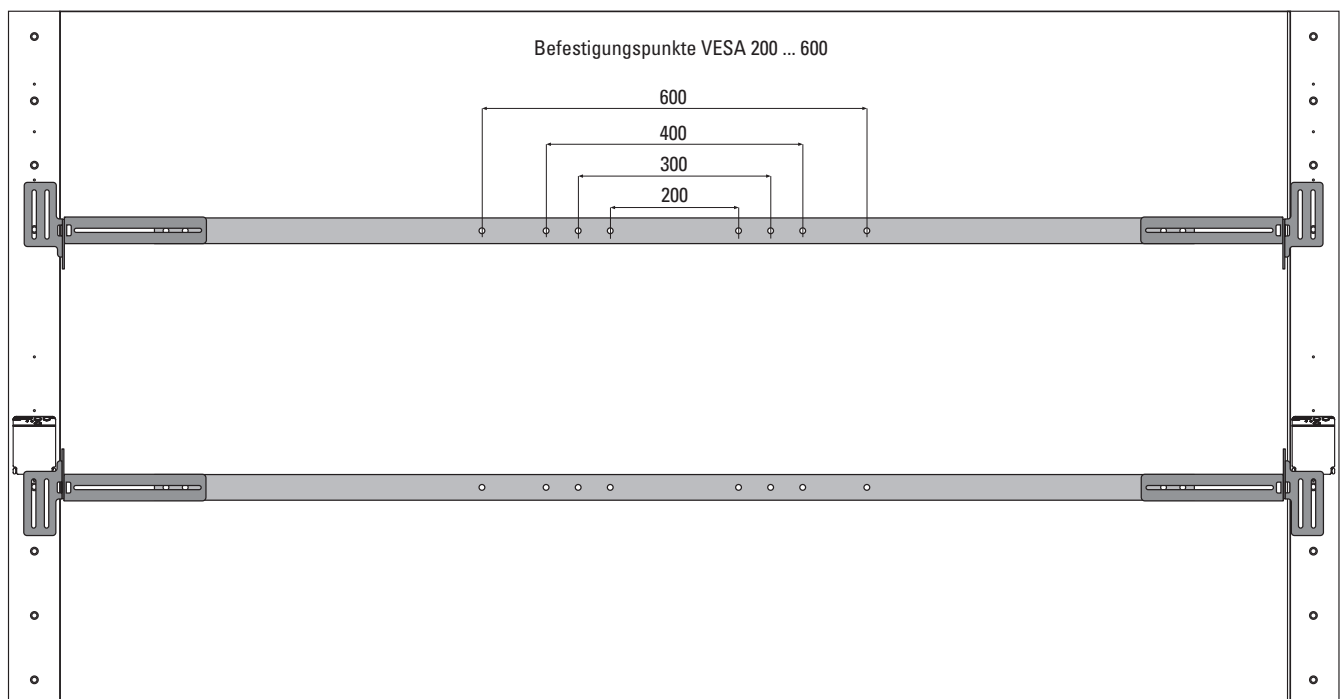

DL-VESA 2150

Range 1900 ... 2150 mm

DL-VESA 2150

Range 2150 ... 2400 mm

DL-VESA Carriers

DL-VESA T-Bracket L

DL-VESA T-Bracket R

DL-VESA L-Bracket

DL-VESA Extension

SH 50

Wallmount (+/- 45°)

WH 80

Wallmount (35 ... 110 mm)

Mounting on Display

DL-A 2.4 DSC AIArray

Active Stereo Displayspeaker-Pair with Adjustable Vertical Beam Direction

Speaker Connection

DL-A 2.4 DSC AIArray Speaker Connection

Measuring Diagram