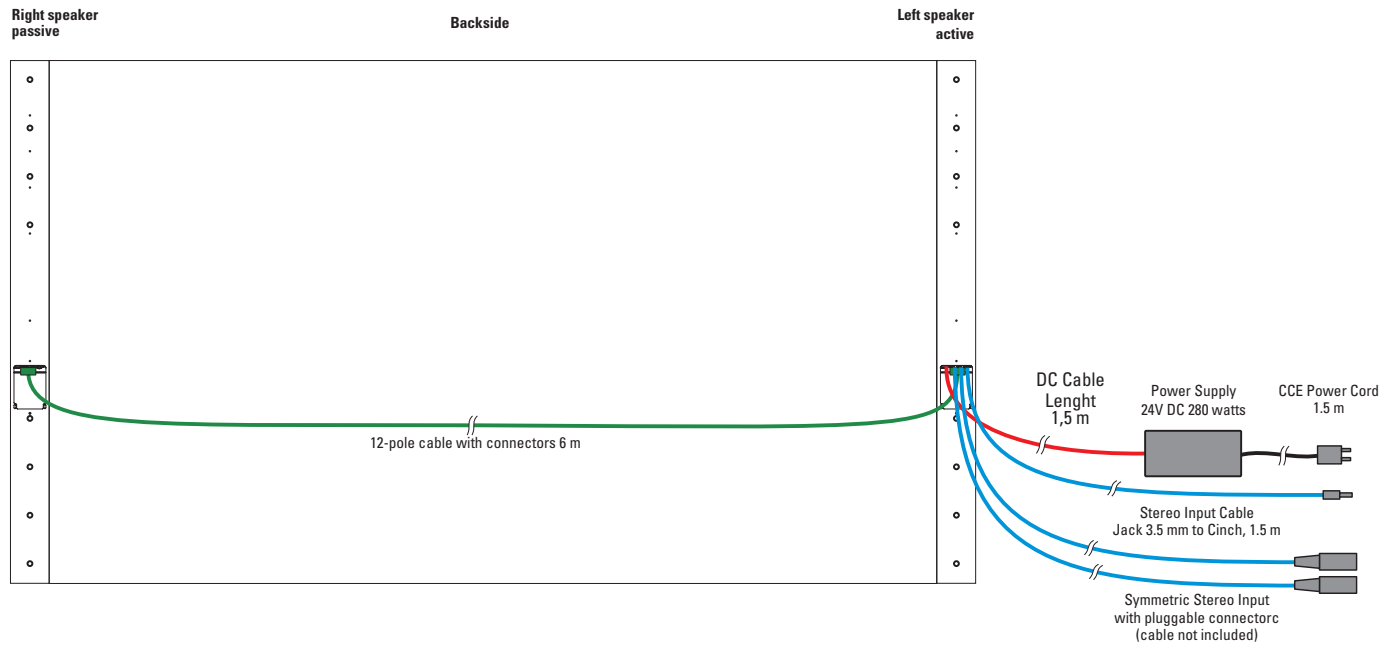

DL-VESA Extension

SH 50

Wallmount (+/- 45°)

WH 80

Wallmount (35 ... 110 mm)

Mounting on Display

DL-A 2.4 DSC AIArray

Active Stereo Displayspeaker-Pair with Adjustable Vertical Beam Direction

Speaker Connection

DL-A 2.4 DSC AIArray Speaker Connection

Measuring Diagram