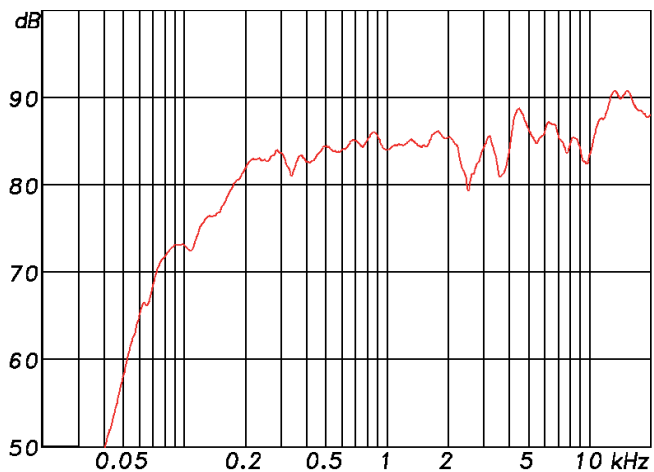

RL 204 SN

Directional Speaker with Supercardoid Pattern

Measuring Diagrams

RL 204 SN Sens. 2,83V/1m: 90,8 dB (100-10k) 107 Hz – 20 kHz (-6 dB)

RL 204 SN hor. Direktivity Plot