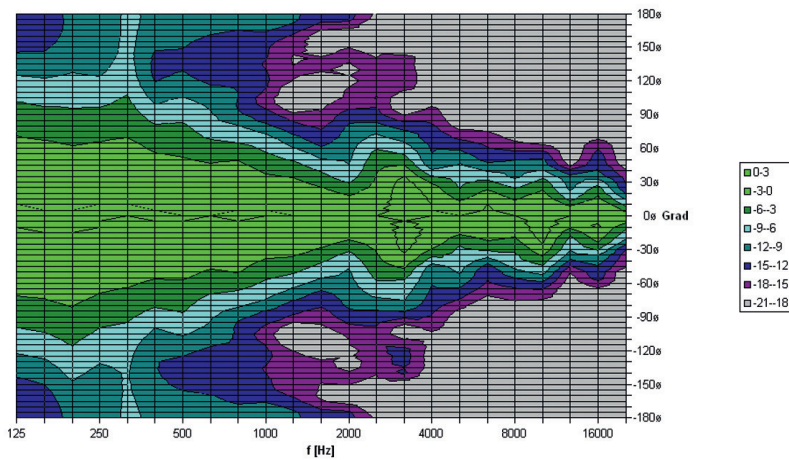

## Directional Speaker with Supercardoid Pattern

### Measuring Diagrams

RL 206 SN Sens. 2,83V/1m: 90,8 dB (100-10k) 107 Hz - 20 kHz (-6 dB)

RL 206 SN Max. SPL @ 3% and 10% distortion threshold 240 W max. Power

RL 206 SN hor. Direktivität Plot

RL 206 SN vert. Direktivität Plot